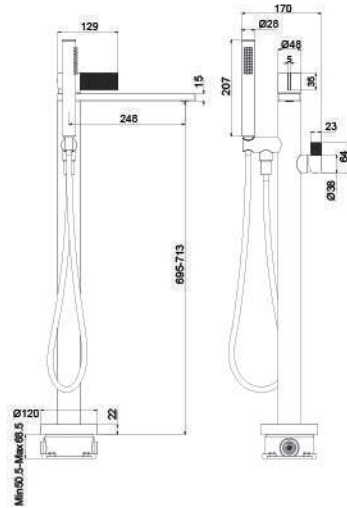

## Floor Standing Bath Mixer

**Product Detail**

Free Standing bath mixer floor mounted with built-in part

**RA-200-CR**  
Chrome

**Dimension**