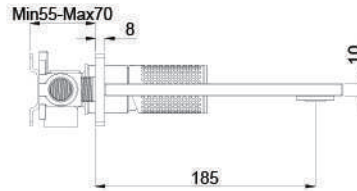

## Wall Mounted Basin Mixer

Product Detail	Dimension	
----------------	-----------	--

Wall mounted basin mixer with push waste (35mm ceramic disc cartridge) With built-in part

**LE-103-CR**  
Chrome