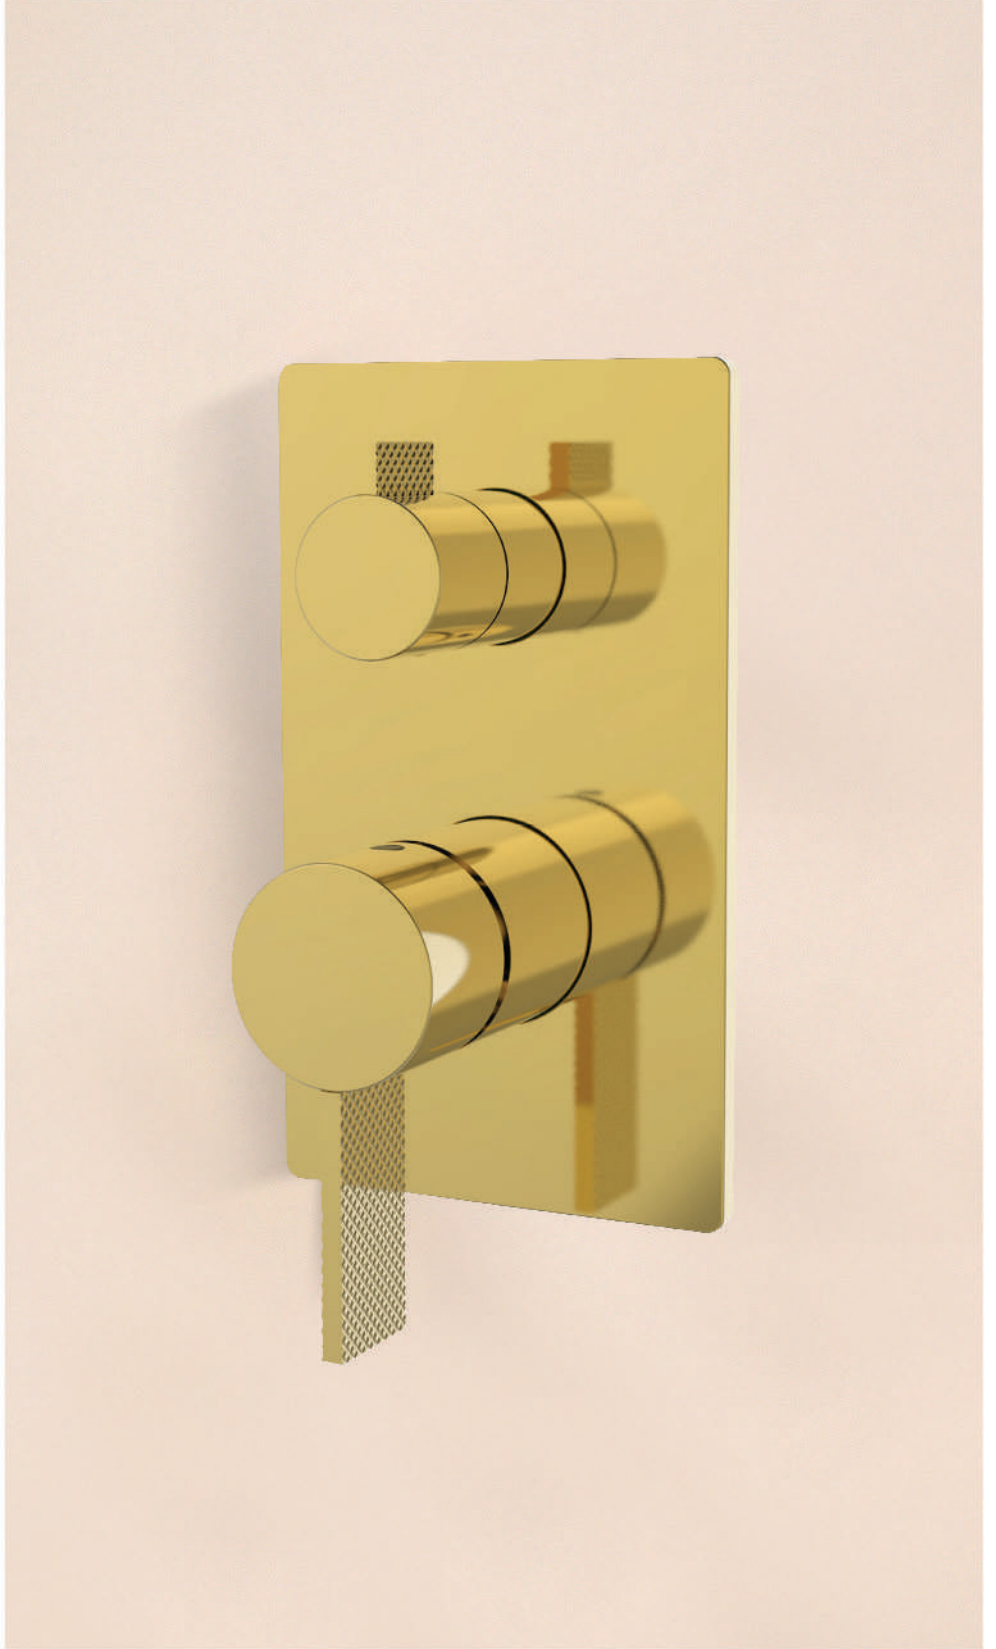

Madison

Concealed Bath Shower Mixer