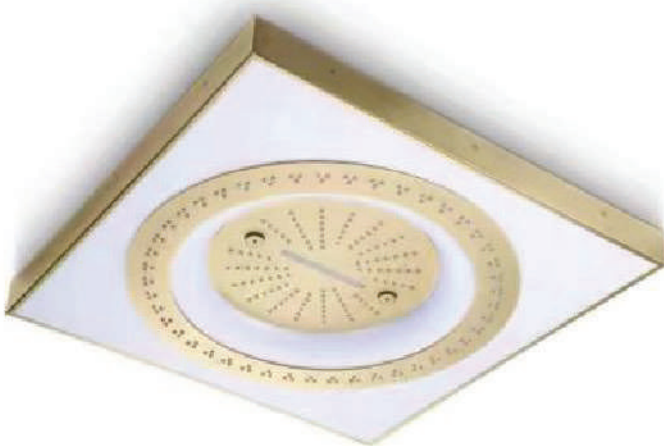

AI-2360MB
Matt Black

AI-2360BG
Brushed Gold