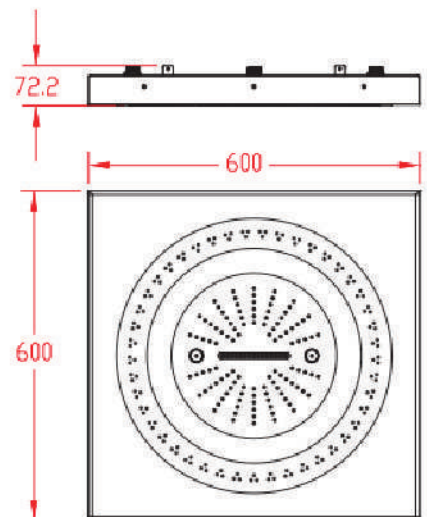

## Dimension

## Product Detail

Ai Rainshower System

**600x600cm**

Led Ceiling mounted

Rain Shower

**3 options**

( Rain Curtain, waterfall , mist)

(with Remote Control / Bluetooth