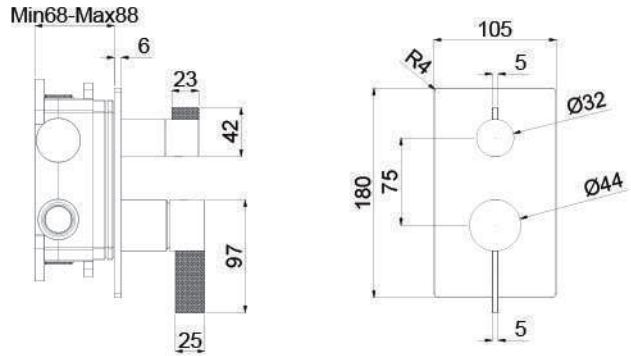

## Concealed bath Mixer

**Product Detail**

Concealed bath shower mixer with built-in part (2 ways)

**MA-105-CR**  
Chrome

**Dimension**