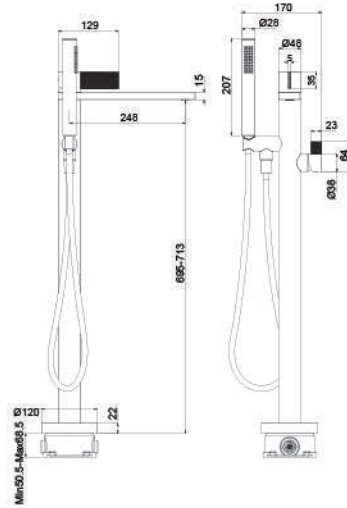

## Floor Standing Bath Mixer

**Product Detail**

Free Standing bath mixer floor mounted with built-in part

**MA-200-CR**  
Chrome

**Dimension**