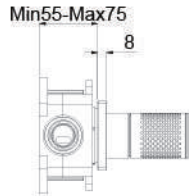

## Concealed bath Mixer

**Product Detail**

**Dimension**

Concealed bath shower mixer with built-in part (2 ways)

**LE-105-CR**  
Chrome