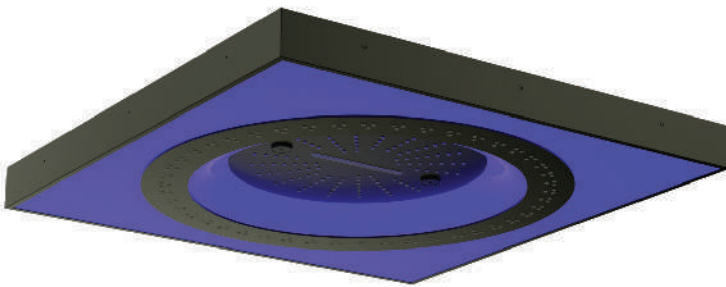

AI Rainshower

AI-2360ZN
Gun Grey

AI-2360BG
Brushed Gold

Product Detail

Ai Rainshower System

600x600cm

Led Ceiling mounted

Rain Shower

3 options

(Rain Curtain, waterfall , mist)

(with Remote Control / Bluetooth

Music, Connectivity)

Dimension