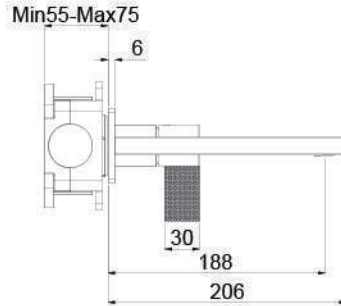

### Dimension

## Wall Mounted Basin Mixer

Product Detail	Dimension
----------------	-----------

Wall mounted basin mixer with push waste (35mm ceramic disc cartridge)  
With built-in part

**MA-103-CR**  
Chrome